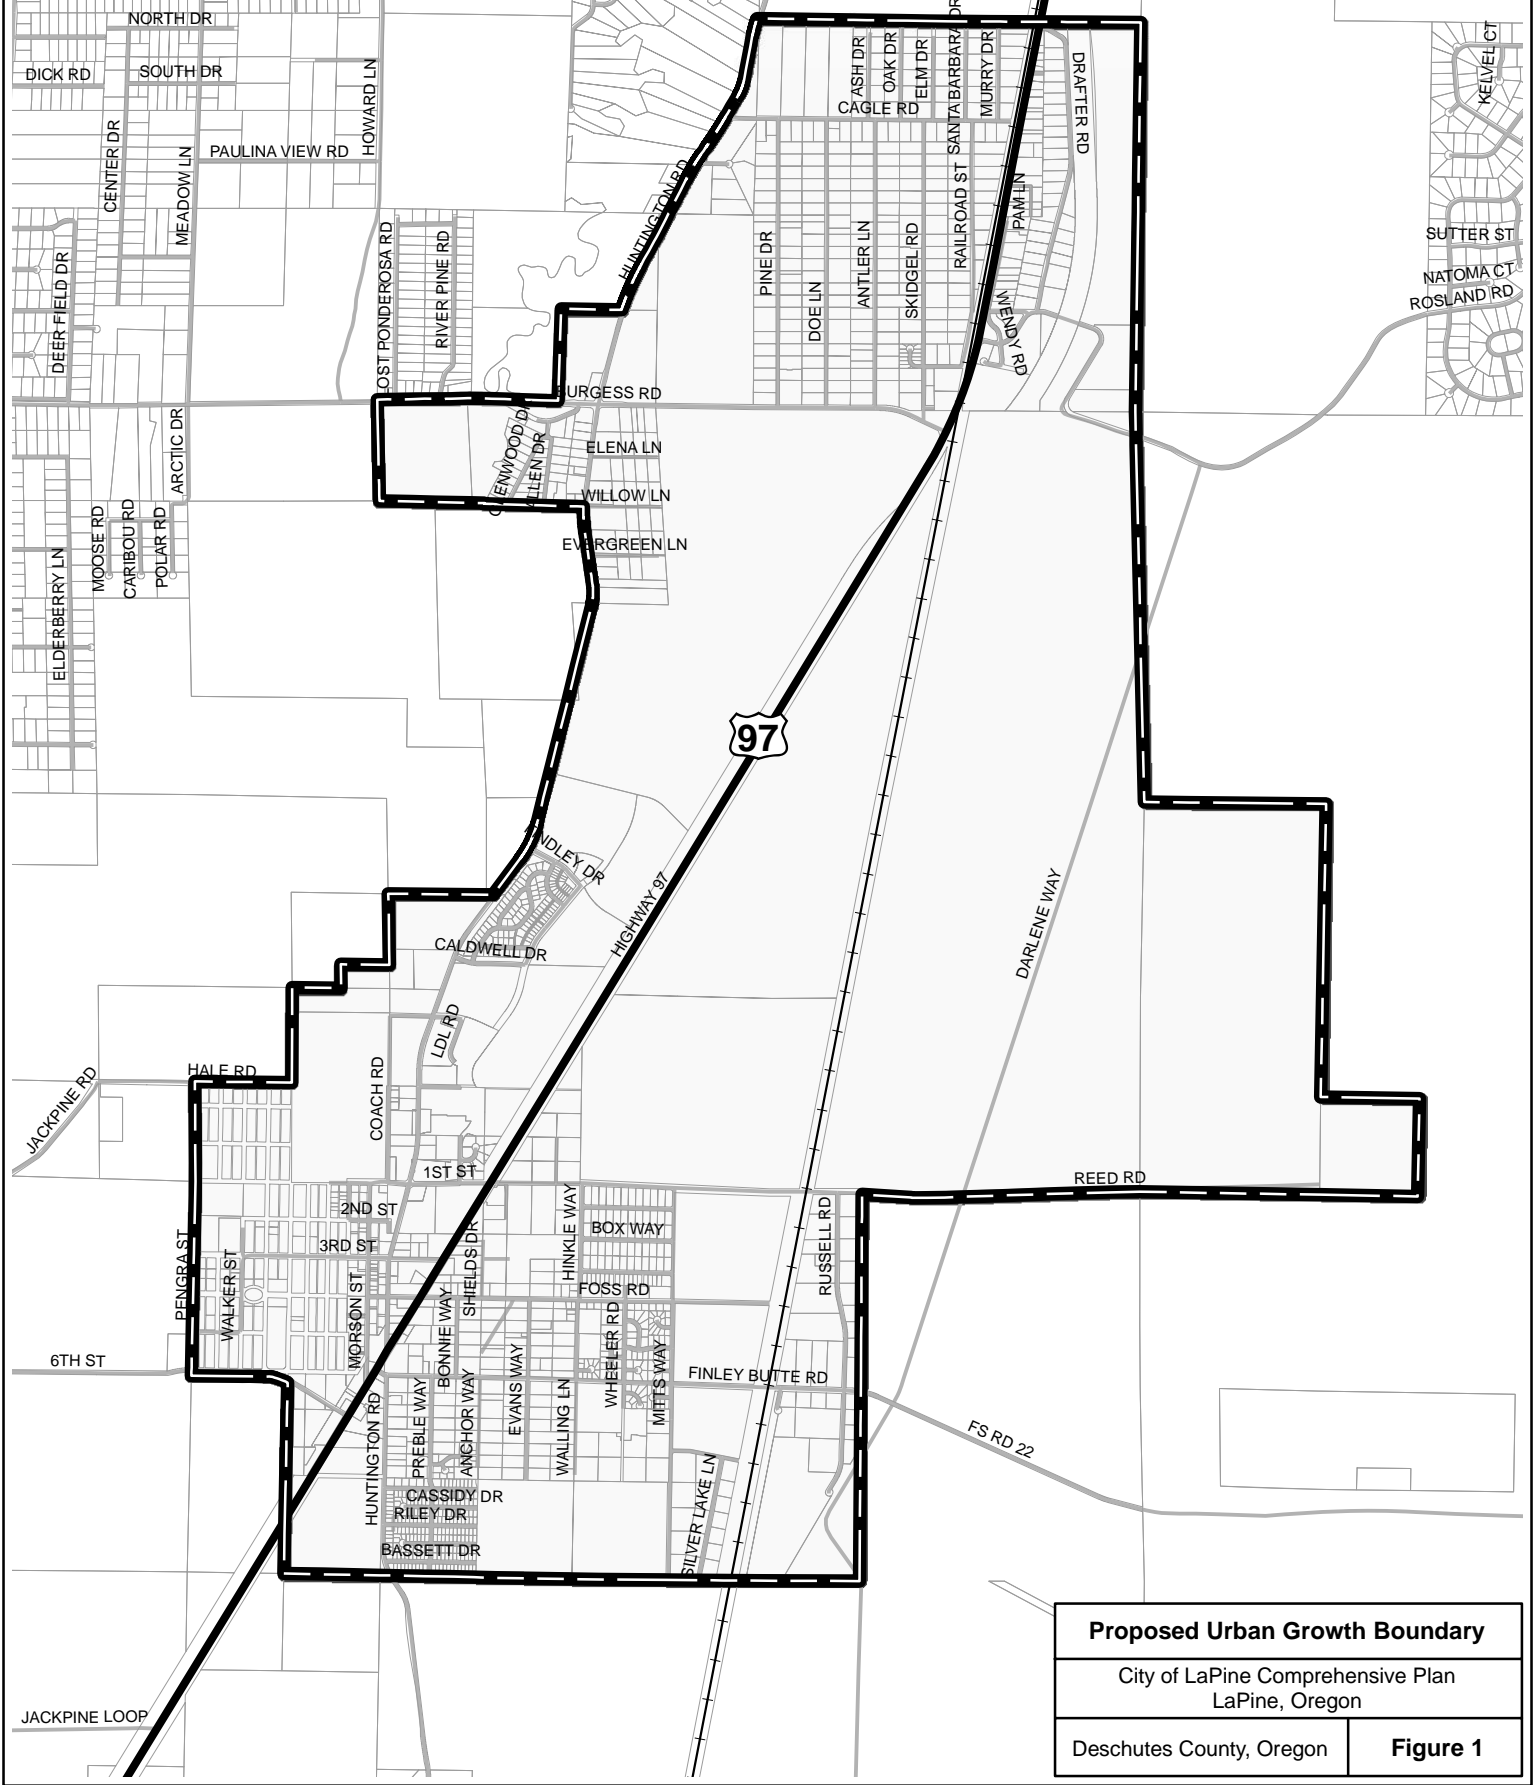

**LEGEND**

-  LaPine City Limits/Proposed UGB
-  State Highway
-  Deschutes County Taxlots
-  Road Centerline
-  Railroad

0 1,000 2,000 4,000  
Feet

<b>Proposed Urban Growth Boundary</b>	
City of LaPine Comprehensive Plan LaPine, Oregon	
Deschutes County, Oregon	<b>Figure 1</b>